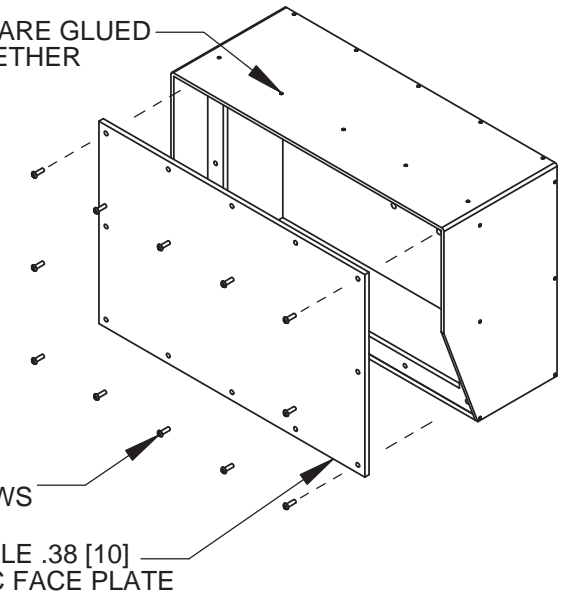

**LARGE ABS PEDESTAL HEAD**

**NOTE:**  
ALL PEDESTAL HEAD SEAMS ARE GLUED AND SCREW FASTENED TOGETHER

**SMALL ABS PEDESTAL HEAD**

**NOTE:**  
ALL PEDESTAL HEAD SEAMS ARE GLUED AND SCREW FASTENED TOGETHER

\*\*\* DIMENSIONS ARE SHOWN IN INCHES, DIMENSIONS SHOWN IN BRACKETS [ ] ARE IN MILLIMETERS \*\*\*

Description:  
**ABS PEDESTAL HEADS  
LARGE / SMALL  
ACCESS CONTROL PEDESTALS**

**WALLACE**  
PERIMETER SECURITY  
115 Lawson Crescent  
Winnipeg, Manitoba, Canada, R3P 1A6  
Phone: 1-866-300-1110  
Fax: 1-204-284-1868  
Web: www.wallaceperimetersecurity.com