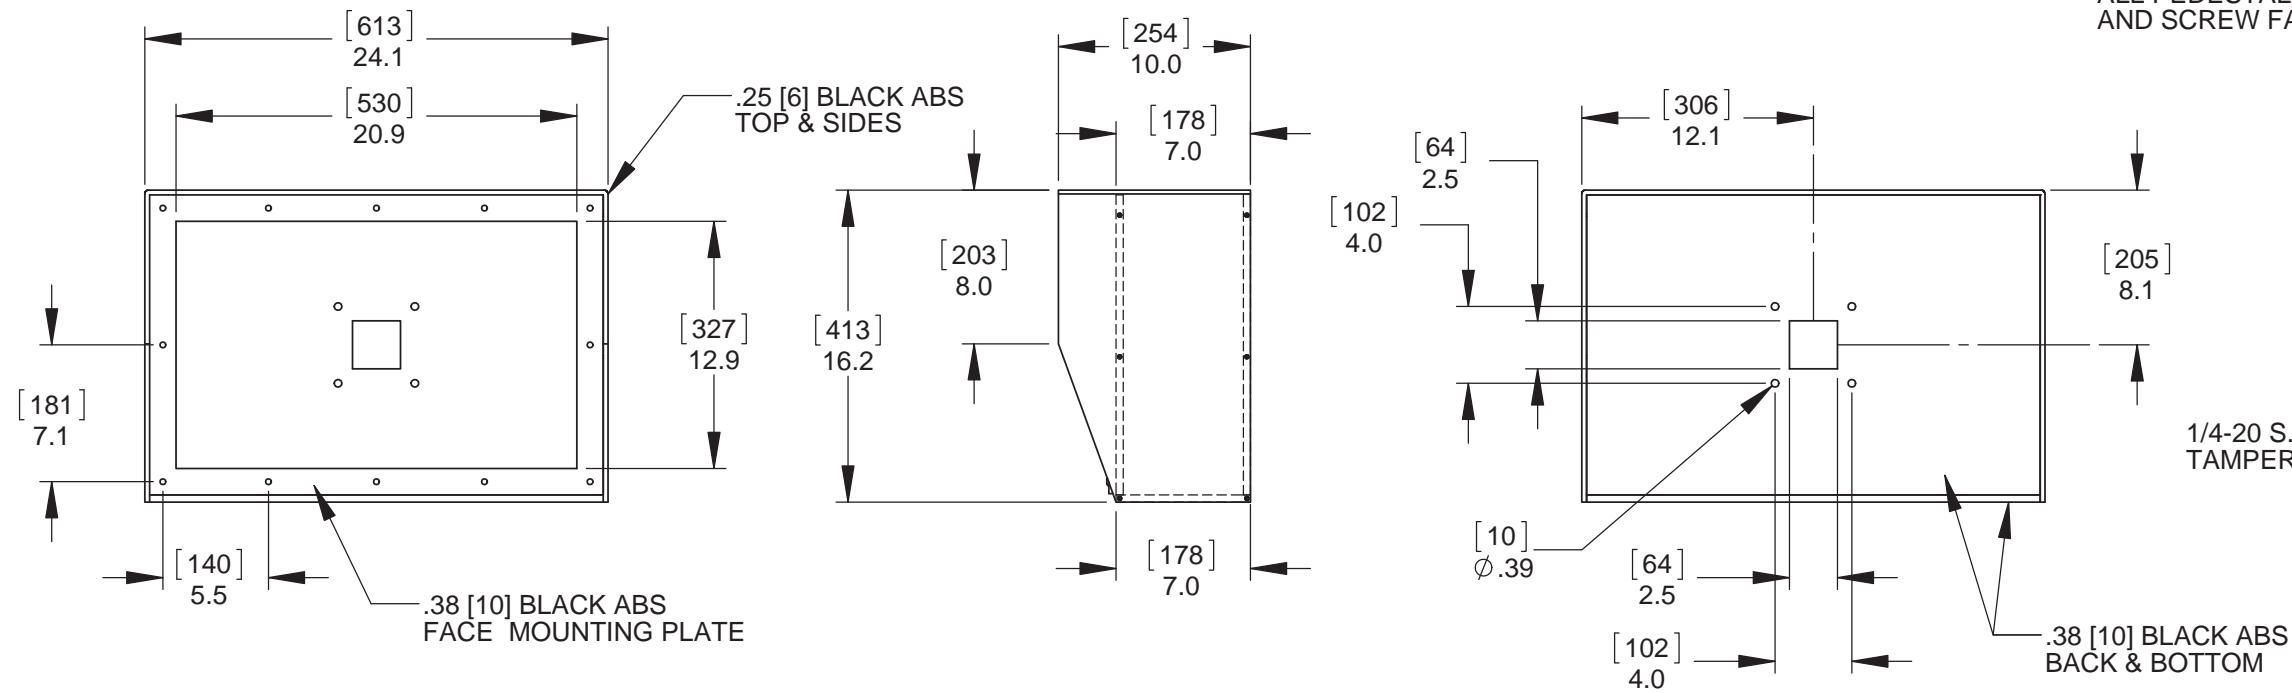

**LARGE ABS PEDESTAL HEAD**

**NOTE:**  
ALL PEDESTAL HEAD SEAMS ARE GLUED AND SCREW FASTENED TOGETHER

**SMALL ABS PEDESTAL HEAD**

**NOTE:**  
ALL PEDESTAL HEAD SEAMS ARE GLUED AND SCREW FASTENED TOGETHER

\*\*\* DIMENSIONS ARE SHOWN IN INCHES, DIMENSIONS SHOWN IN BRACKETS [ ] ARE IN MILLIMETERS \*\*\*

Description:  
**ABS PEDESTAL HEADS  
LARGE / SMALL  
ACCESS CONTROL PEDESTALS**

**WALLACE**  
PERIMETER SECURITY  
115 Lawson Crescent  
Winnipeg, Manitoba, Canada, R3P 1A6  
Phone: 1-866-300-1110  
Fax: 1-204-284-1868  
Web: www.wallaceperimetersecurity.com

Material: <b>ABS</b>	Date: <b>1/29/2018</b>
Finish: <b>BLACK</b>	Rev.:
Drawing No. <b>PH-ABS-01-29-18</b>	Sheet: <b>1 of 1</b>