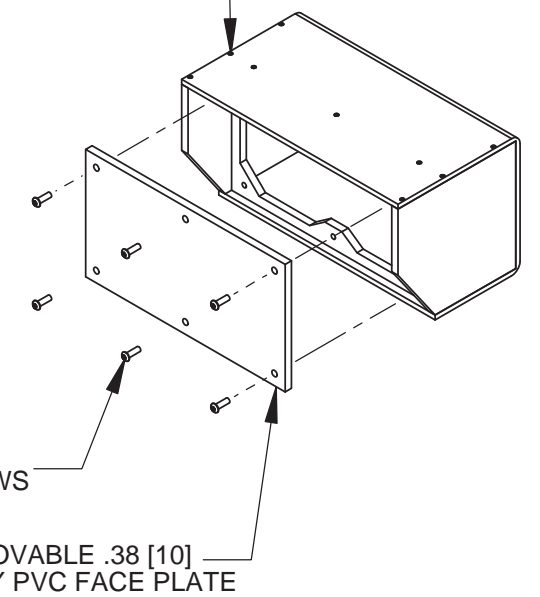

**LARGE ABS PEDESTAL HEAD**

**NOTE:**  
ALL PEDESTAL HEAD SEAMS ARE GLUED AND SCREW FASTENED TOGETHER

**SMALL ABS PEDESTAL HEAD**

**NOTE:**  
ALL PEDESTAL HEAD SEAMS ARE GLUED AND SCREW FASTENED TOGETHER

\*\*\* DIMENSIONS ARE SHOWN IN INCHES, DIMENSIONS SHOWN IN BRACKETS [ ] ARE IN MILLIMETERS \*\*\*

Description:  
**ABS PEDESTAL HEADS  
LARGE / SMALL  
ACCESS CONTROL PEDESTALS**

**WALLACE**  
PERIMETER SECURITY  
115 Lawson Crescent  
Winnipeg, Manitoba, Canada, R3P 1A6  
Phone: 1-866-300-1110  
Fax: 1-204-284-1868  
Web: www.wallaceperimetersecurity.com

Material: <b>ABS</b>	Date: <b>1/29/2018</b>
Finish: <b>BLACK</b>	Rev.:
Drawing No. <b>PH-ABS-01-29-18</b>	Sheet: <b>1 of 1</b>