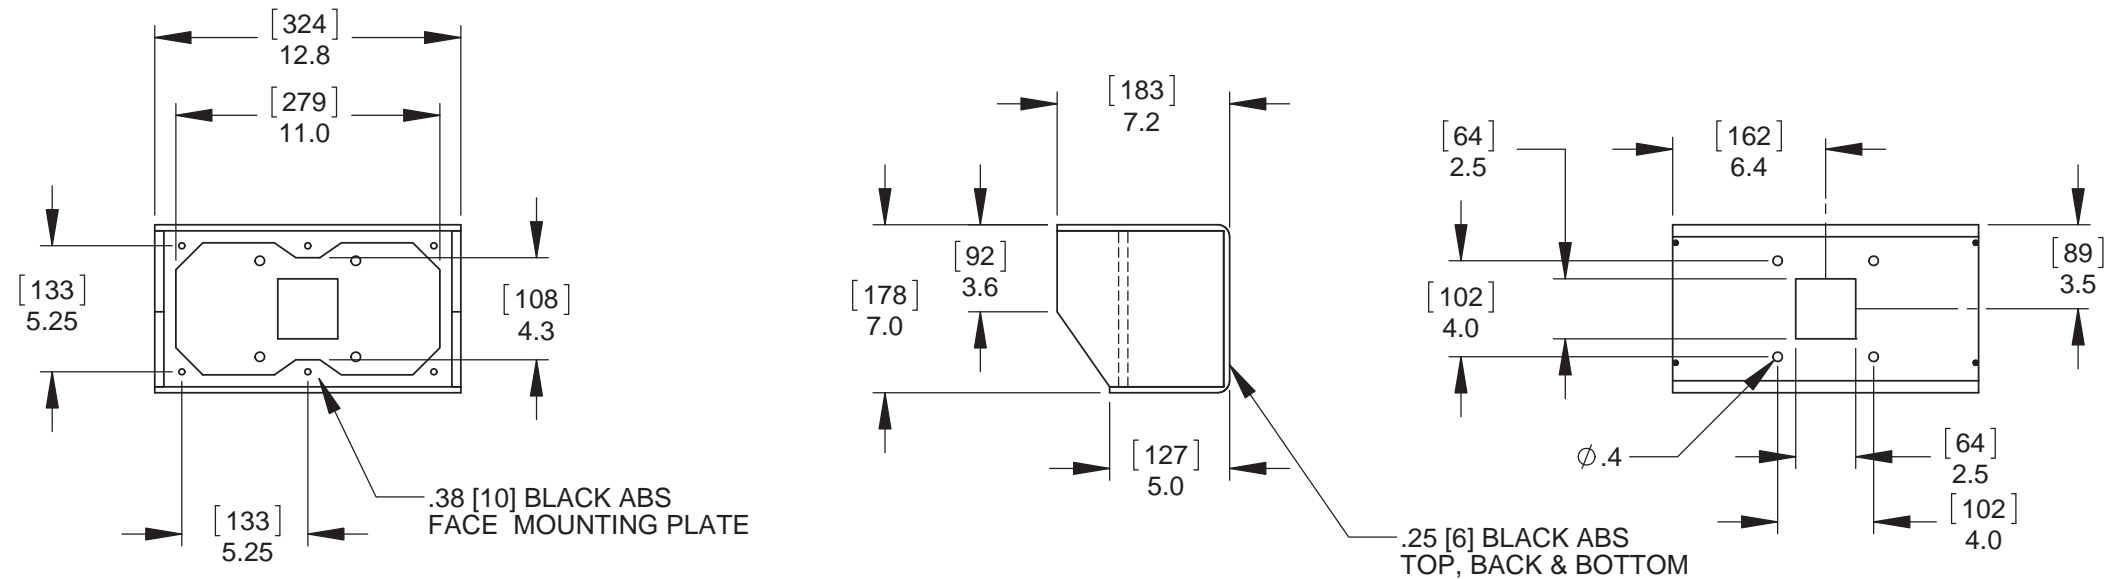

**LARGE ABS PEDESTAL HEAD**

**NOTE:**  
ALL PEDESTAL HEAD SEAMS ARE GLUED AND SCREW FASTENED TOGETHER

**SMALL ABS PEDESTAL HEAD**

**NOTE:**  
ALL PEDESTAL HEAD SEAMS ARE GLUED AND SCREW FASTENED TOGETHER

\*\*\* DIMENSIONS ARE SHOWN IN INCHES, DIMENSIONS SHOWN IN BRACKETS [ ] ARE IN MILLIMETERS \*\*\*

Description:  
**ABS PEDESTAL HEADS  
LARGE / SMALL  
ACCESS CONTROL PEDESTALS**

**WALLACE**  
PERIMETER SECURITY  
115 Lawson Crescent  
Winnipeg, Manitoba, Canada, R3P 1A6  
Phone: 1-866-300-1110  
Fax: 1-204-284-1868  
Web: www.wallaceperimetersecurity.com

Material: <b>ABS</b>	Date: <b>1/29/2018</b>
Finish: <b>BLACK</b>	Rev.:
Drawing No. <b>PH-ABS-01-29-18</b>	Sheet: <b>1 of 1</b>